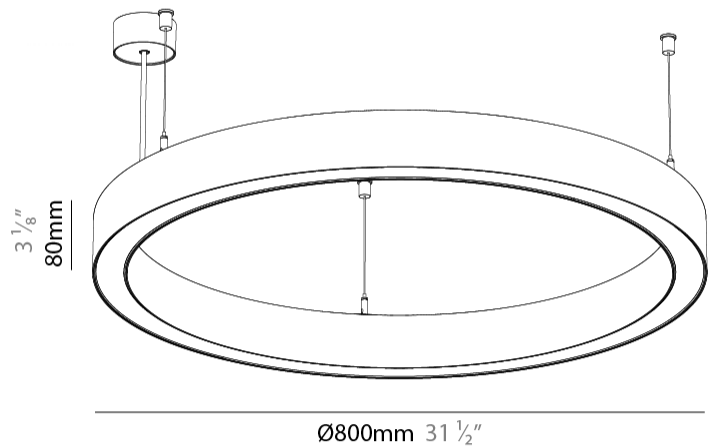

1. To build a product code in our configurator select the specify button on the base model # product page
2. To build a manual product code on this datasheet choose from the options listed below in blue font and add the suffix to the base model #

GENERAL

Series: Glorious
Subseries: Glorious 45
Partner: Prolicht
Division: Architectural
Installation: Suspension
Product Type: Pendant
Mounting Location: Ceiling
Light Distribution: Direct

PHYSICAL

Shape: Round
Diameter (mm): 800
Diameter (in): 31 1/2
Height (mm): 76
Height (in): 3
Weight (kg): 5
Diffuser: PMMA - Opal / Microprism / Clear Microprism
Fixture Finish: SSR / BKV / CWI / CRY / HAB / UFT / ITA / RUA / FTG / MYG / LOD / PUS / FRO / FUP / KIA / POP / BLS / SPG / MEY / GOH / CHC / COM / ABZ / JAG / OBR / MOS / ROR
Fixture Material: PMMA / Aluminum
Cable Details: 2000mm/78 3/4" or 6000mm/236 1/4" Cable Transparent

ELECTRICAL

Lamp Type: LED
Input Wattage (W): 43.6
Total Output Wattage (W): 40
Dimming: Non-dimming / DALI Dimming / MATTER Dimming
Driver Included: Yes
Driver Location: Integrated
Driver Type: Constant Current - Universal
Driver Class: Class 2
Input Voltage (V): 120 - 277

LED

Color Temperature (°K): 2700-6500 Tunable White
Max. Delivered Lumen (lm): Max 5109
Nominal Lumen (lm): Max 7187
CRI: >90 CRI
Lamp Life (hrs): 50000

OPTICAL

Adjustability: Fixed

RATINGS AND CERTIFICATIONS

Certified By: Certified for North American Standards
IP rating: IP40