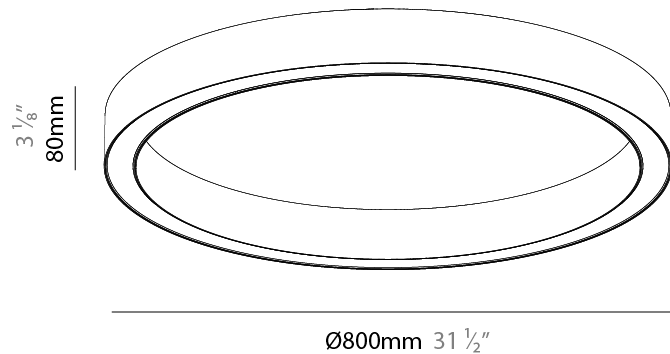

1. To build a product code in our configurator select the specify button on the base model # product page
2. To build a manual product code on this datasheet choose from the options listed below in blue font and add the suffix to the base model #

GENERAL

Series: Glorious
Subseries: Glorious 45
Partner: Prolicht
Division: Architectural
Installation: Surface
Product Type: Ceiling Surface
Mounting Location: Ceiling
Light Distribution: Direct

PHYSICAL

Shape: Round
Diameter (mm): 800
Diameter (in): 31 1/2
Height (mm): 76
Height (in): 3
Weight (kg): 4
Diffuser: [PMMA - Opal / Microprism / Clear Microprism](#)
Fixture Finish: [SSR / BKV / CWI / CRY / HAB / UFT / ITA / RUA / FTG / MYG / LOD / PUS / FRO / FUP / KIA / POP / BLS / SPG / MEY / GOH / CHC / COM / ABZ / JAG / OBR / MOS / ROR](#)
Fixture Material: PMMA / Aluminum

ELECTRICAL

Lamp Type: LED
Input Wattage (W): 43.6
Total Output Wattage (W): 39.6
Dimming: [Non-dimming / DALI Dimming / MATTER Dimming](#)
Driver Included: Yes
Driver Location: Integrated
Driver Type: Constant Current - Universal
Driver Class: Class 2
Input Voltage (V): 120 - 277

LED

Color Temperature (°K): 2700-6500 Tunable White
Max. Delivered Lumen (lm): Max 5109
Nominal Lumen (lm): Max 7187
CRI: >90 CRI
Lamp Life (hrs): 50000

OPTICAL

Adjustability: Fixed

RATINGS AND CERTIFICATIONS

Certified By: Certified for North American Standards
IP rating: IP40

PROJECT _____
TYPE _____
SPECIFIER _____
QUANTITY _____
DATE _____