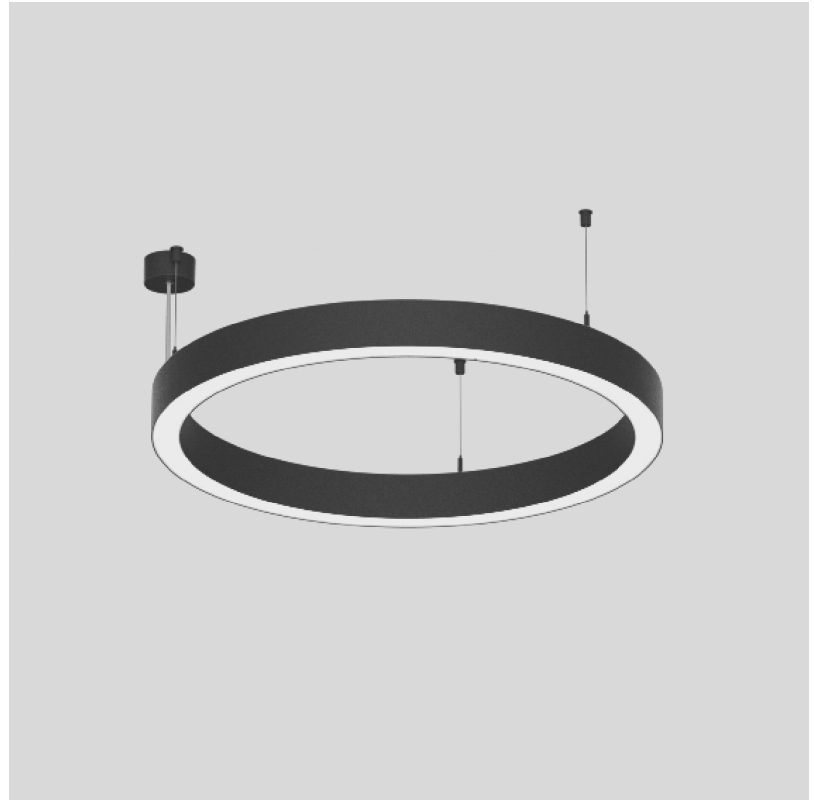

1. To build a product code in our configurator select the specify button on the base model # product page
2. To build a manual product code on this datasheet choose from the options listed below in blue font and add the suffix to the base model #

GENERAL

Series: Glorious
Subseries: Glorious 45
Partner: Prolicht
Division: Architectural
Installation: Suspension
Product Type: Pendant
Mounting Location: Ceiling
Light Distribution: Direct

PHYSICAL

Shape: Round
Diameter (mm): 800
Diameter (in): 31 1/2
Height (mm): 76
Height (in): 3
Weight (kg): 5
Diffuser: PMMA - Opal / Microprism / Clear Microprism
Fixture Finish: SSR / BKV / CWI / CRY / HAB / UFT / ITA / RUA / FTG / MYG / LOD / PUS / FRO / FUP / KIA / POP / BLS / SPG / MEY / GOH / CHC / COM / ABZ / JAG / OBR / MOS / ROR
Fixture Material: PMMA / Aluminum
Cable Details: 2000mm/78 3/4" or 6000mm/236 1/4" Cable Transparent

ELECTRICAL

Lamp Type: LED
Input Wattage (W): 43.6
Total Output Wattage (W): 40
Dimming: Non-dimming / DALI Dimming / MATTER Dimming
Driver Included: Yes
Driver Location: Integrated
Driver Type: Constant Current - Universal
Driver Class: Class 2
Input Voltage (V): 120 - 277

LED

Color Temperature (°K): 2700-6500 Tunable White
Max. Delivered Lumen (lm): Max 5109
Nominal Lumen (lm): Max 7187
CRI: >90 CRI
Lamp Life (hrs): 50000

OPTICAL

Adjustability: Fixed

RATINGS AND CERTIFICATIONS

Certified By: Certified for North American Standards
IP rating: IP40